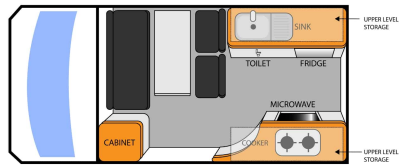

Self Contained

Sink

Light

Solar panel

KEY FEATURES

- Ideal For Families / Groups
- 2 Meter Internal Height
- Kitchenette with large fridge, sink, gas cooker & microwave
- Automatic Transmission
- Very economical for 4 to 5 people
- Self-contained option

BEDS

Upper double bed: 2.1 m x 1.26 m

Lower double bed: 1.9 m x 1.26 m

DIMENSIONS

Length: 5.6 m

Height: 2.9 m

Width: 1.89 m

Interior Height: 2.1 m

LIVING EQUIPMENT

A fee of \$75 applies (covers up to 4 people)

- Sleeping bags
- Pillows
- Sheets
- Kitchen cutlery
- Kitchen pots & pans
- Tea towels
- Cleaning equipment
- Kettle

BABY SEAT / BOOSTER SEAT OPTIONS

- Baby seat (6 months-3 years): Available – maximum 2
- Booster seat (4-7 years): Available

Day Layout

DAY

Night Layout - Bottom Bed

NIGHT

Night Layout - Upper Bed

NIGHT