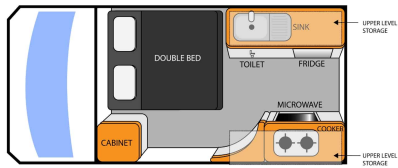

Self Contained

Sink

Light

Solar panel

KEY FEATURES

- Ideal For Families / Groups
- 2 Meter Internal Height
- Kitchenette with large fridge, sink, gas cooker & microwave
- Automatic Transmission
- Very economical for 4 to 5 people
- Self-contained option

BEDS

Upper double bed: 2.1 m x 1.26 m

Lower double bed: 1.9 m x 1.26 m

DIMENSIONS

Length: 5.6 m

Height: 2.9 m

Width: 1.89 m

Interior Height: 2.1 m

- Baby seat (6 months-3 years): Available – maximum 2
- Booster seat (4-7 years): Available

Day Layout

DAY

Night Layout - Bottom Bed

NIGHT

Night Layout - Upper Bed

NIGHT