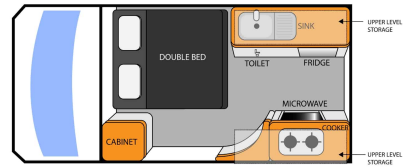

Self Contained

Sink

Light

Solar panel

KEY FEATURES

- Ideal For Families / Groups
- 2 Meter Internal Height
- Kitchenette with large fridge, sink, gas cooker & microwave
- Automatic Transmission
- Very economical for 4 to 5 people
- Self-contained option

BEDS

Upper double bed: 2.1 m x 1.26 m

Lower double bed: 1.9 m x 1.26 m

DIMENSIONS

Length: 5.6 m

Height: 2.9 m

Width: 1.89 m

Interior Height: 2.1 m

LIVING EQUIPMENT

A fee of \$75 applies (covers up to 4 people)

- Sleeping bags
- Pillows
- Sheets
- Kitchen cutlery
- Kitchen pots & pans
- Tea towels
- Cleaning equipment
- Kettle

BABY SEAT / BOOSTER SEAT OPTIONS

- Baby seat (6 months-3 years): Available – maximum 2
- Booster seat (4-7 years): Available

Day Layout

DAY

Night Layout - Bottom Bed

NIGHT

Night Layout - Upper Bed

NIGHT